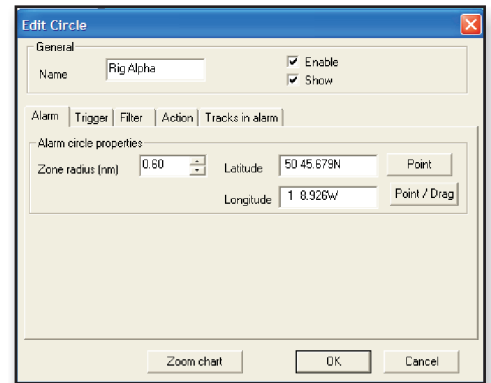

Easy set up of alarm zones

The easy to use alarm set up feature allows alarm zones to be created as circles or polygons. Conditions under which the alarms will sound (including filter lists) are also customizable, allowing for targets entering, leaving or crossing an alarm zone.

AIS vessel filtering

Each alarm zone can have a filter list set up for it so the alarm is either triggered by those in the filter list or those not in the filter list. This prevents alarms being falsely triggered by authorised vessels.

Quick view of alarm parameters

The alarm zone tool allows the user to quickly check the alarm zone parameters. The user can also switch alarm zones on and off if required.

Logging and playback of AIS and ARPA targets

Incoming data is recorded for information or viewing at a later date. Log files can be replayed with on screen animation.

Automated running

Once set up the seaPro Professional runs unattended allowing the crew to focus on other tasks knowing that the system is watching out for them.

Overlaid on charts

Nautical charts can be loaded into the system to allow the targets and location of the rig to be shown geographically.

Simple alarm zone set up