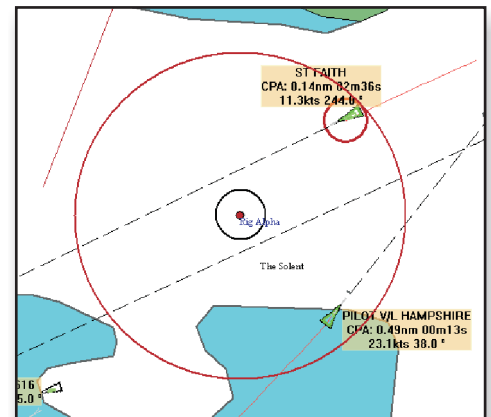

Overlaid on charts

Nautical charts can be loaded into the system to allow the targets and location of the rig to be shown geographically.

Simple alarm zone set up

Filtered vessel does not set off the alarm