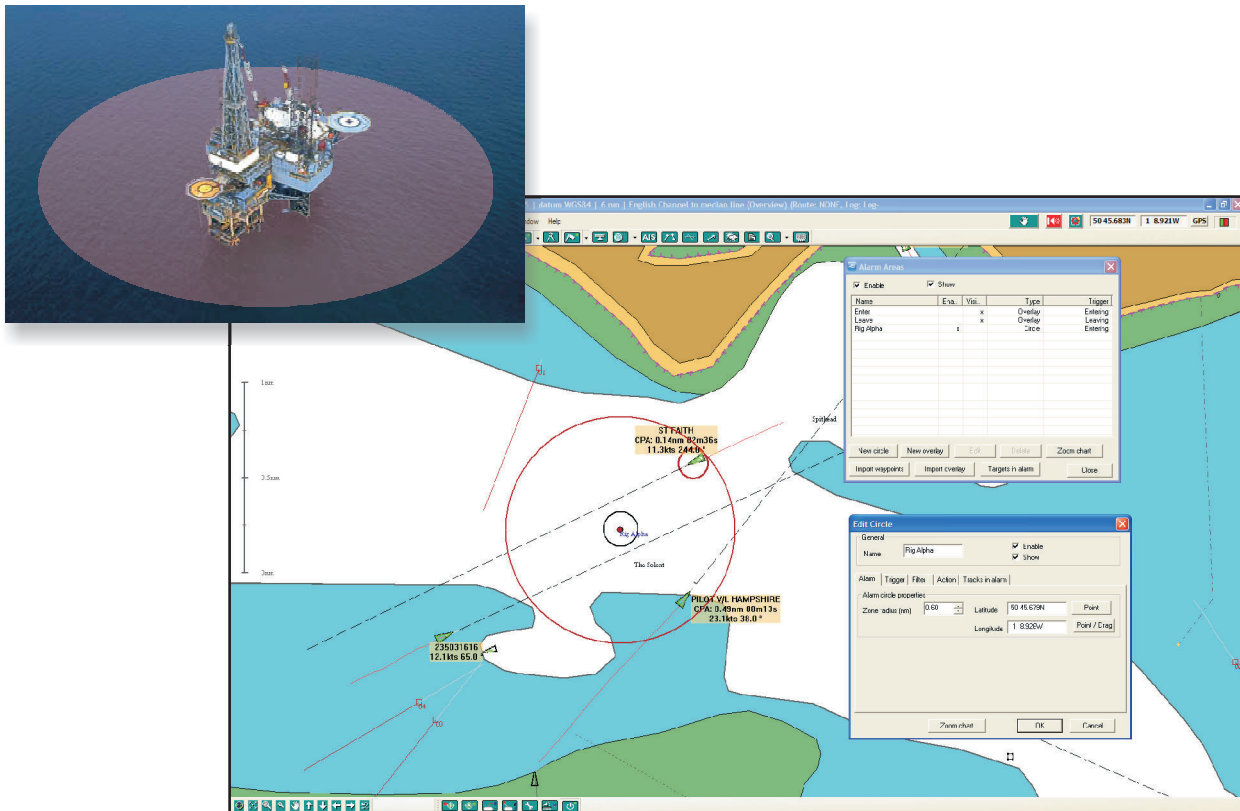

seaPro Professional - Platform Protection System

The ultimate rig protection system

seaPro Professional - Platform Protection System, provides a powerful yet easy to use system to give alarms from tracked vessels.

seaPro Platform Protection System allows alarm zones to be set up triggering an alert when targets enter, leave or cross the zone

Key Benefits

Improved safety

- 'At a glance' situation awareness
- Overlay of AIS targets on charts
- Customisable alarm zones
- Electronic chart display
- Weather overlays
- Own position input

Easy set up of alarm zones

The easy to use alarm set up feature allows alarm zones to be created as circles or polygons. Conditions under which the alarms will sound (including filter lists) are also customizable, allowing for targets entering, leaving or crossing an alarm zone.

Overlaid on charts

Nautical charts can be loaded into the system to allow the targets and location of the rig to be shown geographically.

Simple alarm zone set up

Filtered vessel does not set off the alarm