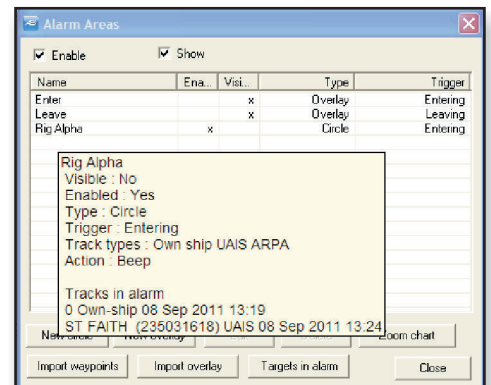

Quick view of alarm parameters

The alarm zone tool allows the user to quickly check the alarm zone parameters. The user can also switch alarm zones on and off if required.

Logging and playback of AIS and ARPA targets

Incoming data is recorded for information or viewing at a later date. Log files can be replayed with on screen animation.

Automated running

Once set up the seaPro Professional runs unattended allowing the crew to focus on other tasks knowing that the system is watching out for them.

Overlaid on charts

Nautical charts can be loaded into the system to allow the targets and location of the rig to be shown geographically.

Simple alarm zone set up

Filtered vessel does not set off the alarm